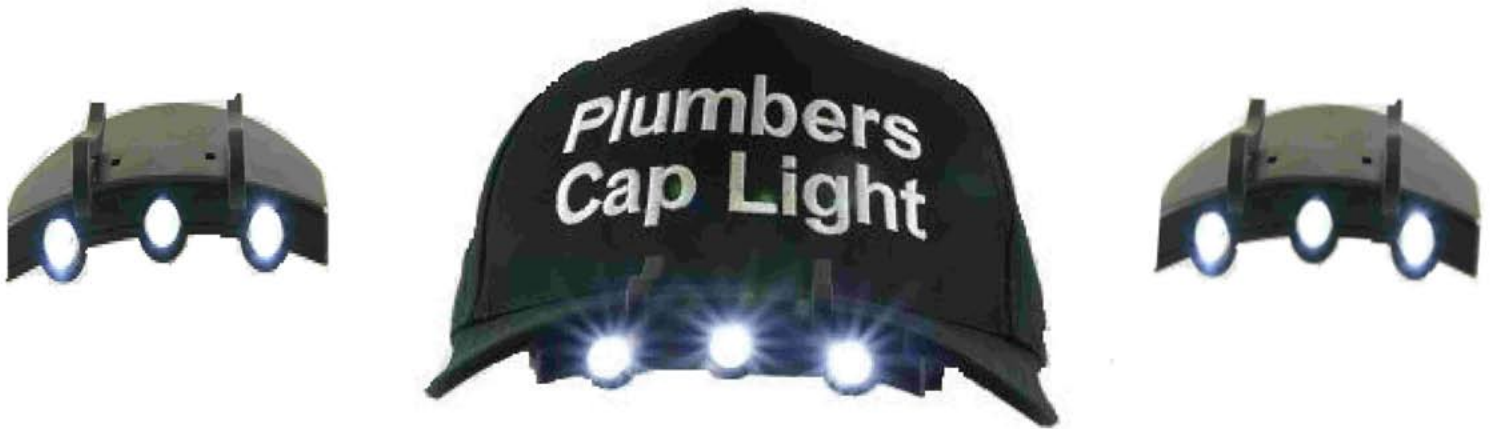

"LIGHT UP YOUR LIFE" WITH THE PLUMBERS CAP LIGHT

With the "PLUMBERS CAP LIGHT" you can now have direct light where needed and **KEEP YOUR HANDS FREE** to complete your task.

Available at participating Wholesalers